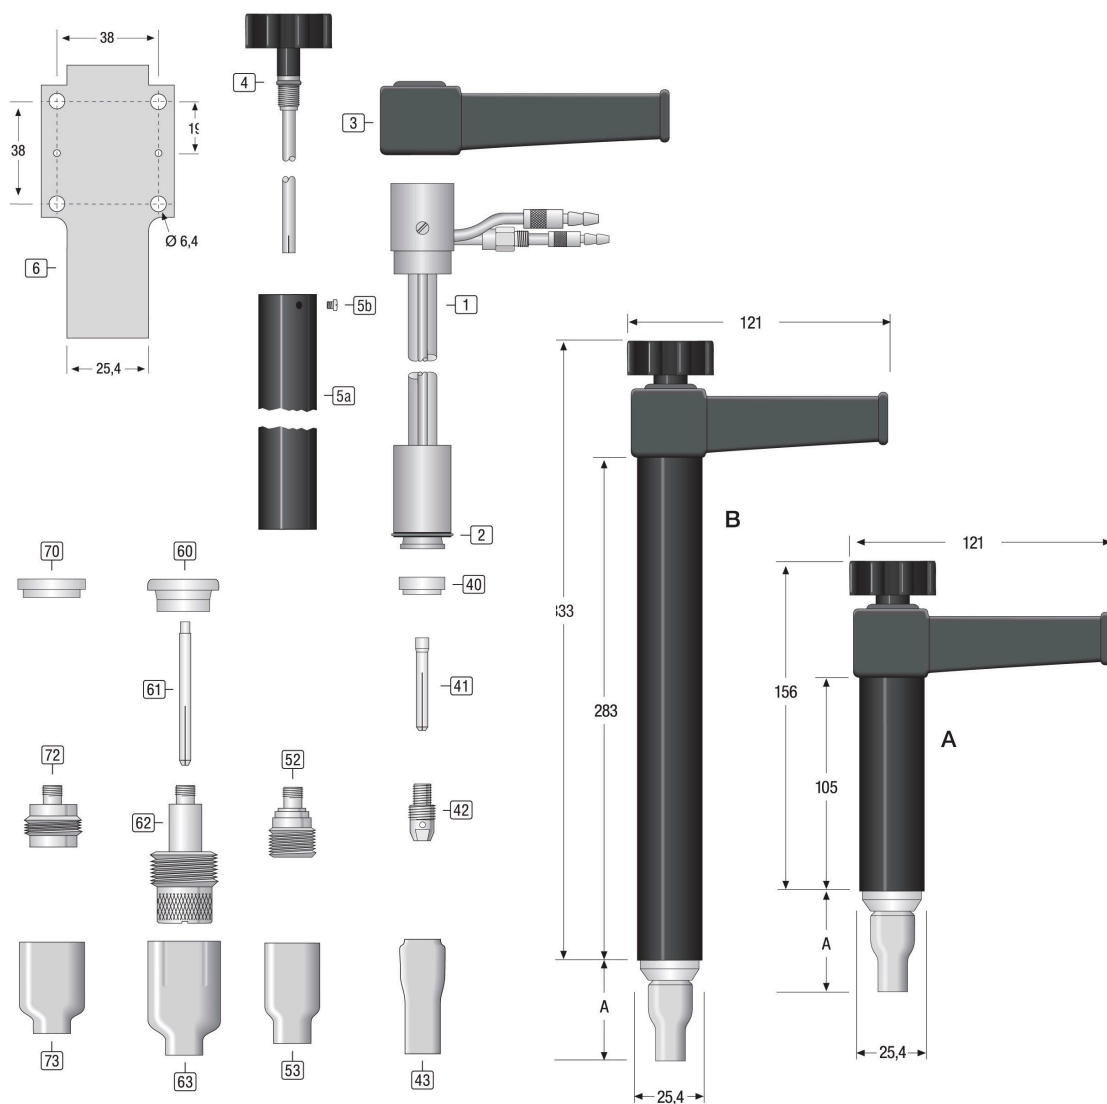

00.DBL-8561122A-23B

01/2022