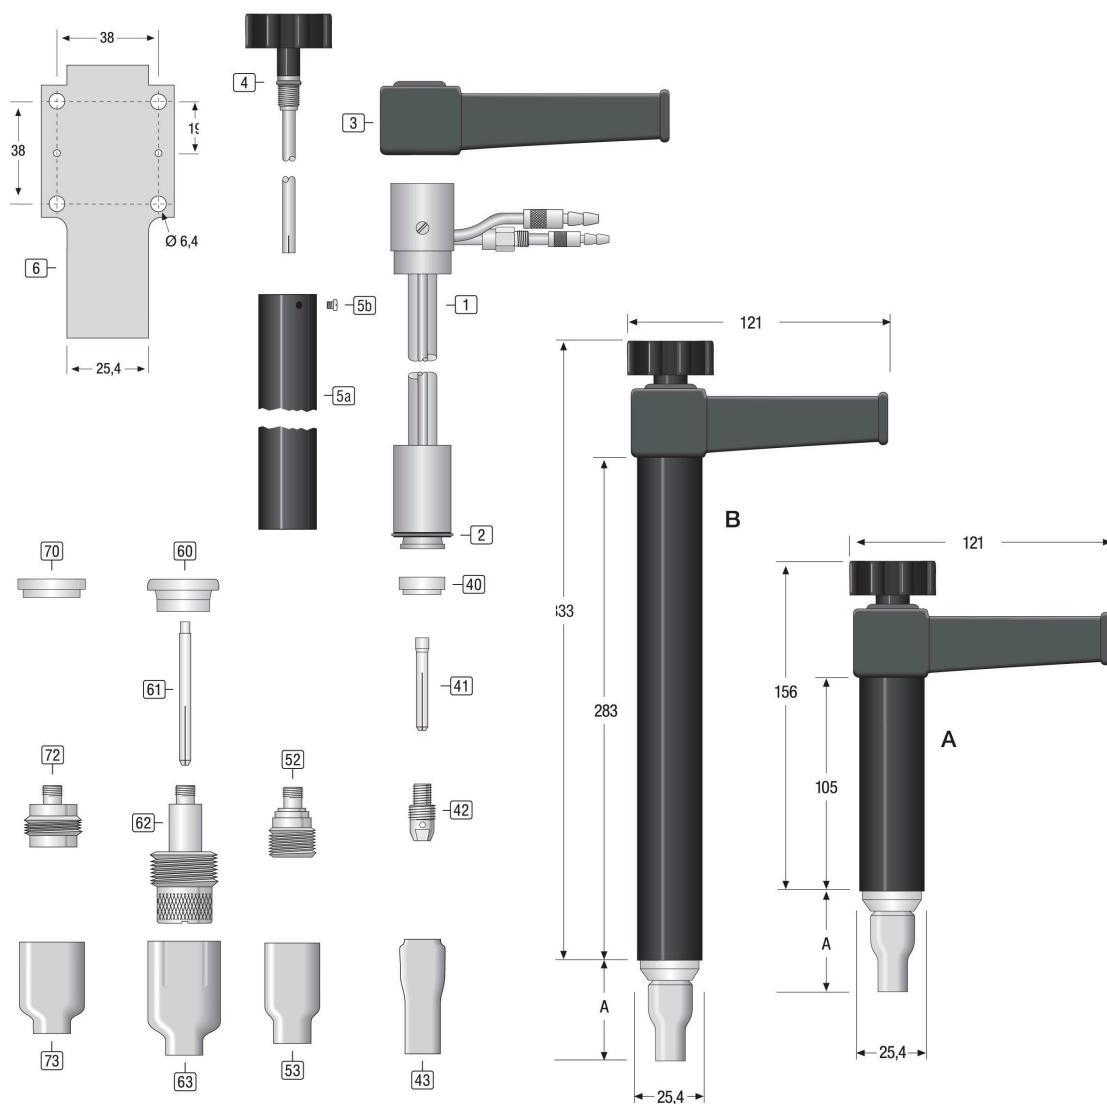

## WT22AW\_BW/ WT23AA\_BA

**WeldTec**

00.DBL-8561122A-23B

07/2020

**Ausrüstungsteile**

Pos.	Artikelbezeichnung	Artikel
40	Isolator Standard [598882] WT-9/20/25 SW-320 WT-22/23	85504820-W
41	Spannhülse Ø0,5mm L=25mm [13N20] WT-9/20/25 SW-320 WT-22/23	85113200-W
	Spannhülse Ø1,0mm L=25mm [13N21] WT-9/20/25 SW-320 WT-22/23	85113210-W
	Spannhülse Ø1,6mm L=25mm [13N22] WT-9/20/25 SW-320 WT-22/23	85113220-W
	Spannhülse Ø2,4mm L=25mm [13N23] WT-9/20/25 SW-320 WT-22/23	85113230-W
	Spannhülse Ø3,2mm L=25mm [13N24] WT-9/20/25 SW-320 WT-22/23	85113240-W
42	Spannhülsegehäuse Ø0,5mm [13N25] WT-9/20/25 SW-320 WT-22/23	85123250-W
	Spannhülsegehäuse Ø1,0mm [13N26] WT-9/20/25 SW-320 WT-22/23	85123260-W
	Spannhülsegehäuse Ø1,6mm [13N27] WT-9/20/25 SW-320 WT-22/23	85123270-W
	Spannhülsegehäuse Ø2,4mm [13N28] WT-9/20/25 SW-320 WT-22/23	85123280-W
	Spannhülsegehäuse Ø3,2mm [13N29] WT-9/20/25 SW-320 WT-22/23	85123290-W
43	Gasdüse Gr.4 iØ6,4mm L=30mm [13N08] WT-9/20/25 SW-320 WT-22/23	85213080-W
	Gasdüse Gr.5 iØ8,0mm L=30mm [13N09] WT-9/20/25 SW-320 WT-22/23	85213090-W
	Gasdüse Gr.6 iØ9,6mm L=30mm [13N10] WT-9/20/25 SW-320 WT-22/23	85213100-W
	Gasdüse Gr.7 iØ11,2mm L=30mm [13N11] WT-9/20/25 SW-320 WT-22/23	85213110-W
	Gasdüse Gr.8 iØ12,8mm L=30mm [13N12] WT-9/20/25 SW-320 WT-22/23	85213120-W
	Gasdüse Gr.10 iØ16,0mm L=30mm [13N13] WT-9/20/25 SW-320 WT-22/23	85213130-W
52	Gaslinse Ø0,5mm [45V41] WT-9/20/24/25 SW-320 WT-22/23	85134541-W
	Gaslinse Ø1,0mm [45V42] WT-9/20/24/25 SW-320 WT-22/23	85134542-W
	Gaslinse Ø1,6mm [45V43] WT-9/20/24/25 SW-320 WT-22/23	85134543-W
	Gaslinse Ø2,4mm [45V44] WT-9/20/24/25 SW-320 WT-22/23	85134544-W
	Gaslinse Ø3,2mm [45V45] WT-9/20/24/25 SW-320 WT-22/23	85134545-W
53	Gasdüse Gr.4 iØ6,4mm L=25mm [53N58] WT-9/20/24/25 SW-320 WT-22/23	85253580-W
	Gasdüse Gr.5 iØ8,0mm L=25mm [53N59] WT-9/20/24/25 SW-320 WT-22/23	85253590-W
	Gasdüse Gr.6 iØ9,6mm L=25mm [53N60] WT-9/20/24/25 SW-320 WT-22/23	85253600-W
	Gasdüse Gr.7 iØ11,2mm L=25mm [53N61] WT-9/20/24/25 SW-320 WT-22/23	85253610-W
60	Isolator Gaslinse Jumbo [54N63-20] WT-9/20/25 SW-320 WT-22/23	85504632-W
61	Spannhülse Ø1,0mm L=40mm [13N21L] WT-9/20/25 SW-320 WT-22/23	85113214-W
	Spannhülse Ø1,6mm L=40mm [13N22L] WT-9/20/25 SW-320 WT-22/23	85113224-W
	Spannhülse Ø2,4mm L=40mm [13N23L] WT-9/20/25 SW-320 WT-22/23	85113234-W
	Spannhülse Ø3,2mm L=40mm [13N24L] WT-9/20/25 SW-320 WT-22/23	85113244-W
62	Gaslinse Ø0,5-1,0mm Jumbo [45V0204S] WT-9/20/25 SW-320 WT-22/23	85136504-W
	Gaslinse Ø1,6mm Jumbo [45V116S] WT-9/20/25 SW-320 WT-22/23	85136516-W
	Gaslinse Ø2,4mm Jumbo [45V64S] WT-9/20/25 SW-320 WT-22/23	85136564-W
	Gaslinse Ø3,2mm Jumbo [995795S] WT-9/20/25 SW-320 WT-22/23	85136795-W
63	Gasdüse Gr.6 iØ9,6mm L=48mm [57N75] Hochleistungs Keramik, rosa	85257750-W
	Gasdüse Gr.8 iØ12,8mm L=48mm [57N74] Hochleistungs Keramik, rosa	85257740-W
	Gasdüse Gr.10 iØ16,0mm L=48mm [53N88] Hochleistungs Keramik, rosa	85253880-W
	Gasdüse Gr.12 iØ19,2mm L=48mm [53N87] Hochleistungs Keramik, rosa	85253870-W
70	Isolator Gaslinse Mittel [598320] WT-9/20/25 SW-320 WT-22/23	85504832-W
72	Gaslinse Ø1,0mm mittel [45V34SW] WT-9/20/25 SW-320 WT-22/23	85134534-W
	Gaslinse Ø1,6mm Mittel [45V35SW] WT-9/20/25 SW-320 WT-22/23	85134535-W
	Gaslinse Ø2,4mm Mittel [45V36SW] WT-9/20/25 SW-320 WT-22/23	85134536-W
	Gaslinse Ø3,2mm Mittel [45V37SW] WT-9/20/25 SW-320 WT-22/23	85134537-W
73	Gasdüse Gr.6 iØ9,6mm L=33mm [54N16SW] WT Medium	85254160S-W
	Gasdüse Gr.7 iØ11,2mm L=33mm [54N15SW] WT Medium	85254150S-W
	Gasdüse Gr.8 iØ12,8mm L=33mm [54N14SW] WT Medium	85254140S-W
	Gasdüse Gr.10 iØ16,0mm L=33mm [54N12SW] WT Medium	85254120S-W