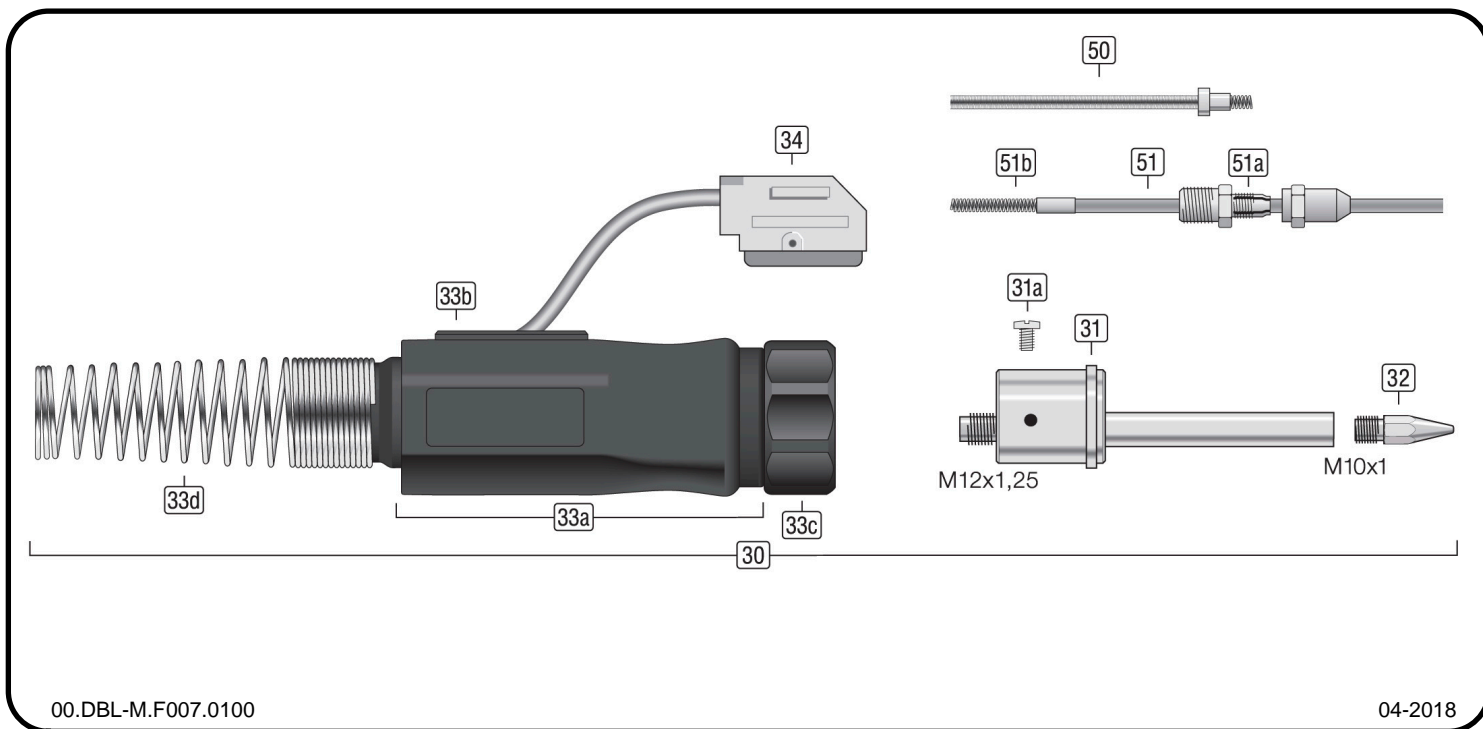

Data Sheet

MAP ZA LF

00.DBL-M.F007.0100

04-2018

Components

#	Item description	Part no
30	Central connection MIG-LF complete	M.F007.0100
31	Connector Insert air cooled CC LF	M.F007.0101
31a	Screw for Central Connector Block	M.F007.0430
32	Wire Nozzle Ø0,8mm SW10 L=32,5mm CC LF/WFEX/WFI	M.F007.0501
	Wire Nozzle Ø1,0mm SW10 L=32,5mm CC LF/WFEX/WFI	M.F007.0502
	Wire Nozzle Ø1,2mm SW10 L=32,5mm CC LF/WFEX/WFI	M.F007.0503
	Wire Nozzle Ø1,6mm SW10 L=32,5mm CC LF/WFEX/WFI	M.F007.0504
33a	Central connector Case LF/WFEX/WFI	M.F007.0402
33b	Cable inlet	855151ZG6-017
33c	Central connector connection nut LF/WFEX/WFI	M.F007.0401
33d	Kink protection spring	855151ZG6-022
34	Control cord/0,5m with 9 pin plug	M.F008.2005
50	Liner Steel 3,5m iso blue Wire Ø0,6-0,8mm Connection LF	M.F006.2135
	Liner Steel 4,5m iso blue Wire Ø0,6-0,8mm Connection LF	M.F006.2145
	Liner Steel 3,5m iso red Wire Ø1,0-1,2mm Connection LF	M.F006.2235
	Liner Steel 4,5m iso red Wire Ø1,0-1,2mm Connection LF	M.F006.2245
	Liner Steel 3,5m iso yellow Wire Ø1,4-1,6mm Connection LF	M.F006.2335
	Liner Steel 4,5m iso yellow Wire Ø1,4-1,6mm Connection LF	M.F006.2345
51	Combi Liner 3,5m blue Wire Ø0,6-0,8mm Connection LF/WFEX/WFI	M.F006.3135
	Combi Liner 4,5m blue Wire Ø0,6-0,8mm Connection LF/WFEX/WFI	M.F006.3145
	Combi Liner 3,5m red Wire Ø1,0-1,2mm Connection LF/WFEX/WFI	M.F006.3235
	Combi Liner 4,5m red Wire Ø1,0-1,2mm Connection LF/WFEX/WFI	M.F006.3245
	Combi Liner 3,5m yellow Wire Ø1,4-1,6mm Connection LF/WFEX/WFI	M.F006.3335
	Combi Liner 4,5m yellow Wire Ø1,4-1,6mm Connection LF/WFEX/WFI	M.F006.3345
51a	Keeping Nippel Combi Liner Connection LF/WFEX/WFI	M.F006.3000
51b	Bronze spiral iØ1,9mm	MSK-S-BR350-1
	Bronze spiral iØ2,2mm	MSK-S-BR350-2